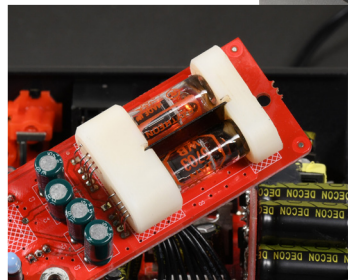

Achieving this result seemed possible to us by combining several technologies and design. That's what we did !

Using a pair of Raytheon 5703 subminiature tubes, Class'A design, the integration of a Tri-core processor, a combination of a 32-bit Dual-Core and a 120Mhz Single-Core with an independent DAC Wolfson WM8740, 24- Bit / 192 kHz and finally the integration of a High definition codec allowing restore the smallest details of the music.

The resulting sound reproduction is astounding, respecting the requirements of audiophiles and recalling the warm musicality that vinyl lovers cherish.

HD files pass easily through WTX-TUBES and become more precise and balanced thanks to the integration of the aptX HD high definition codec.

To discover as soon as possible!

Raytheon 5703 subminiature tubes are mounted on a fixed insulating support.

Les tubes subminiatures Raytheon 5703 sont montés sur un support isolant fixe

SPECIFICATIONS

L'ART DU STREAMING

Atteindre ce résultat nous a semblé possible en combinant plusieurs technologies et design. C'est ce que nous avons fait !

Utilisation d'une paire de tubes subminiatures Raytheon 5703, conception Class'A, l'intégration d'un processeur Tri-core, une combinaison d'un Dual-Core 32 bits et d'un 120Mhz Single-Core avec un DAC indépendant Wolfson WM8740, 24-Bit / 192 kHz et enfin l'intégration d'un codec haute définition permettant de restituer les moindres détails de la musique.