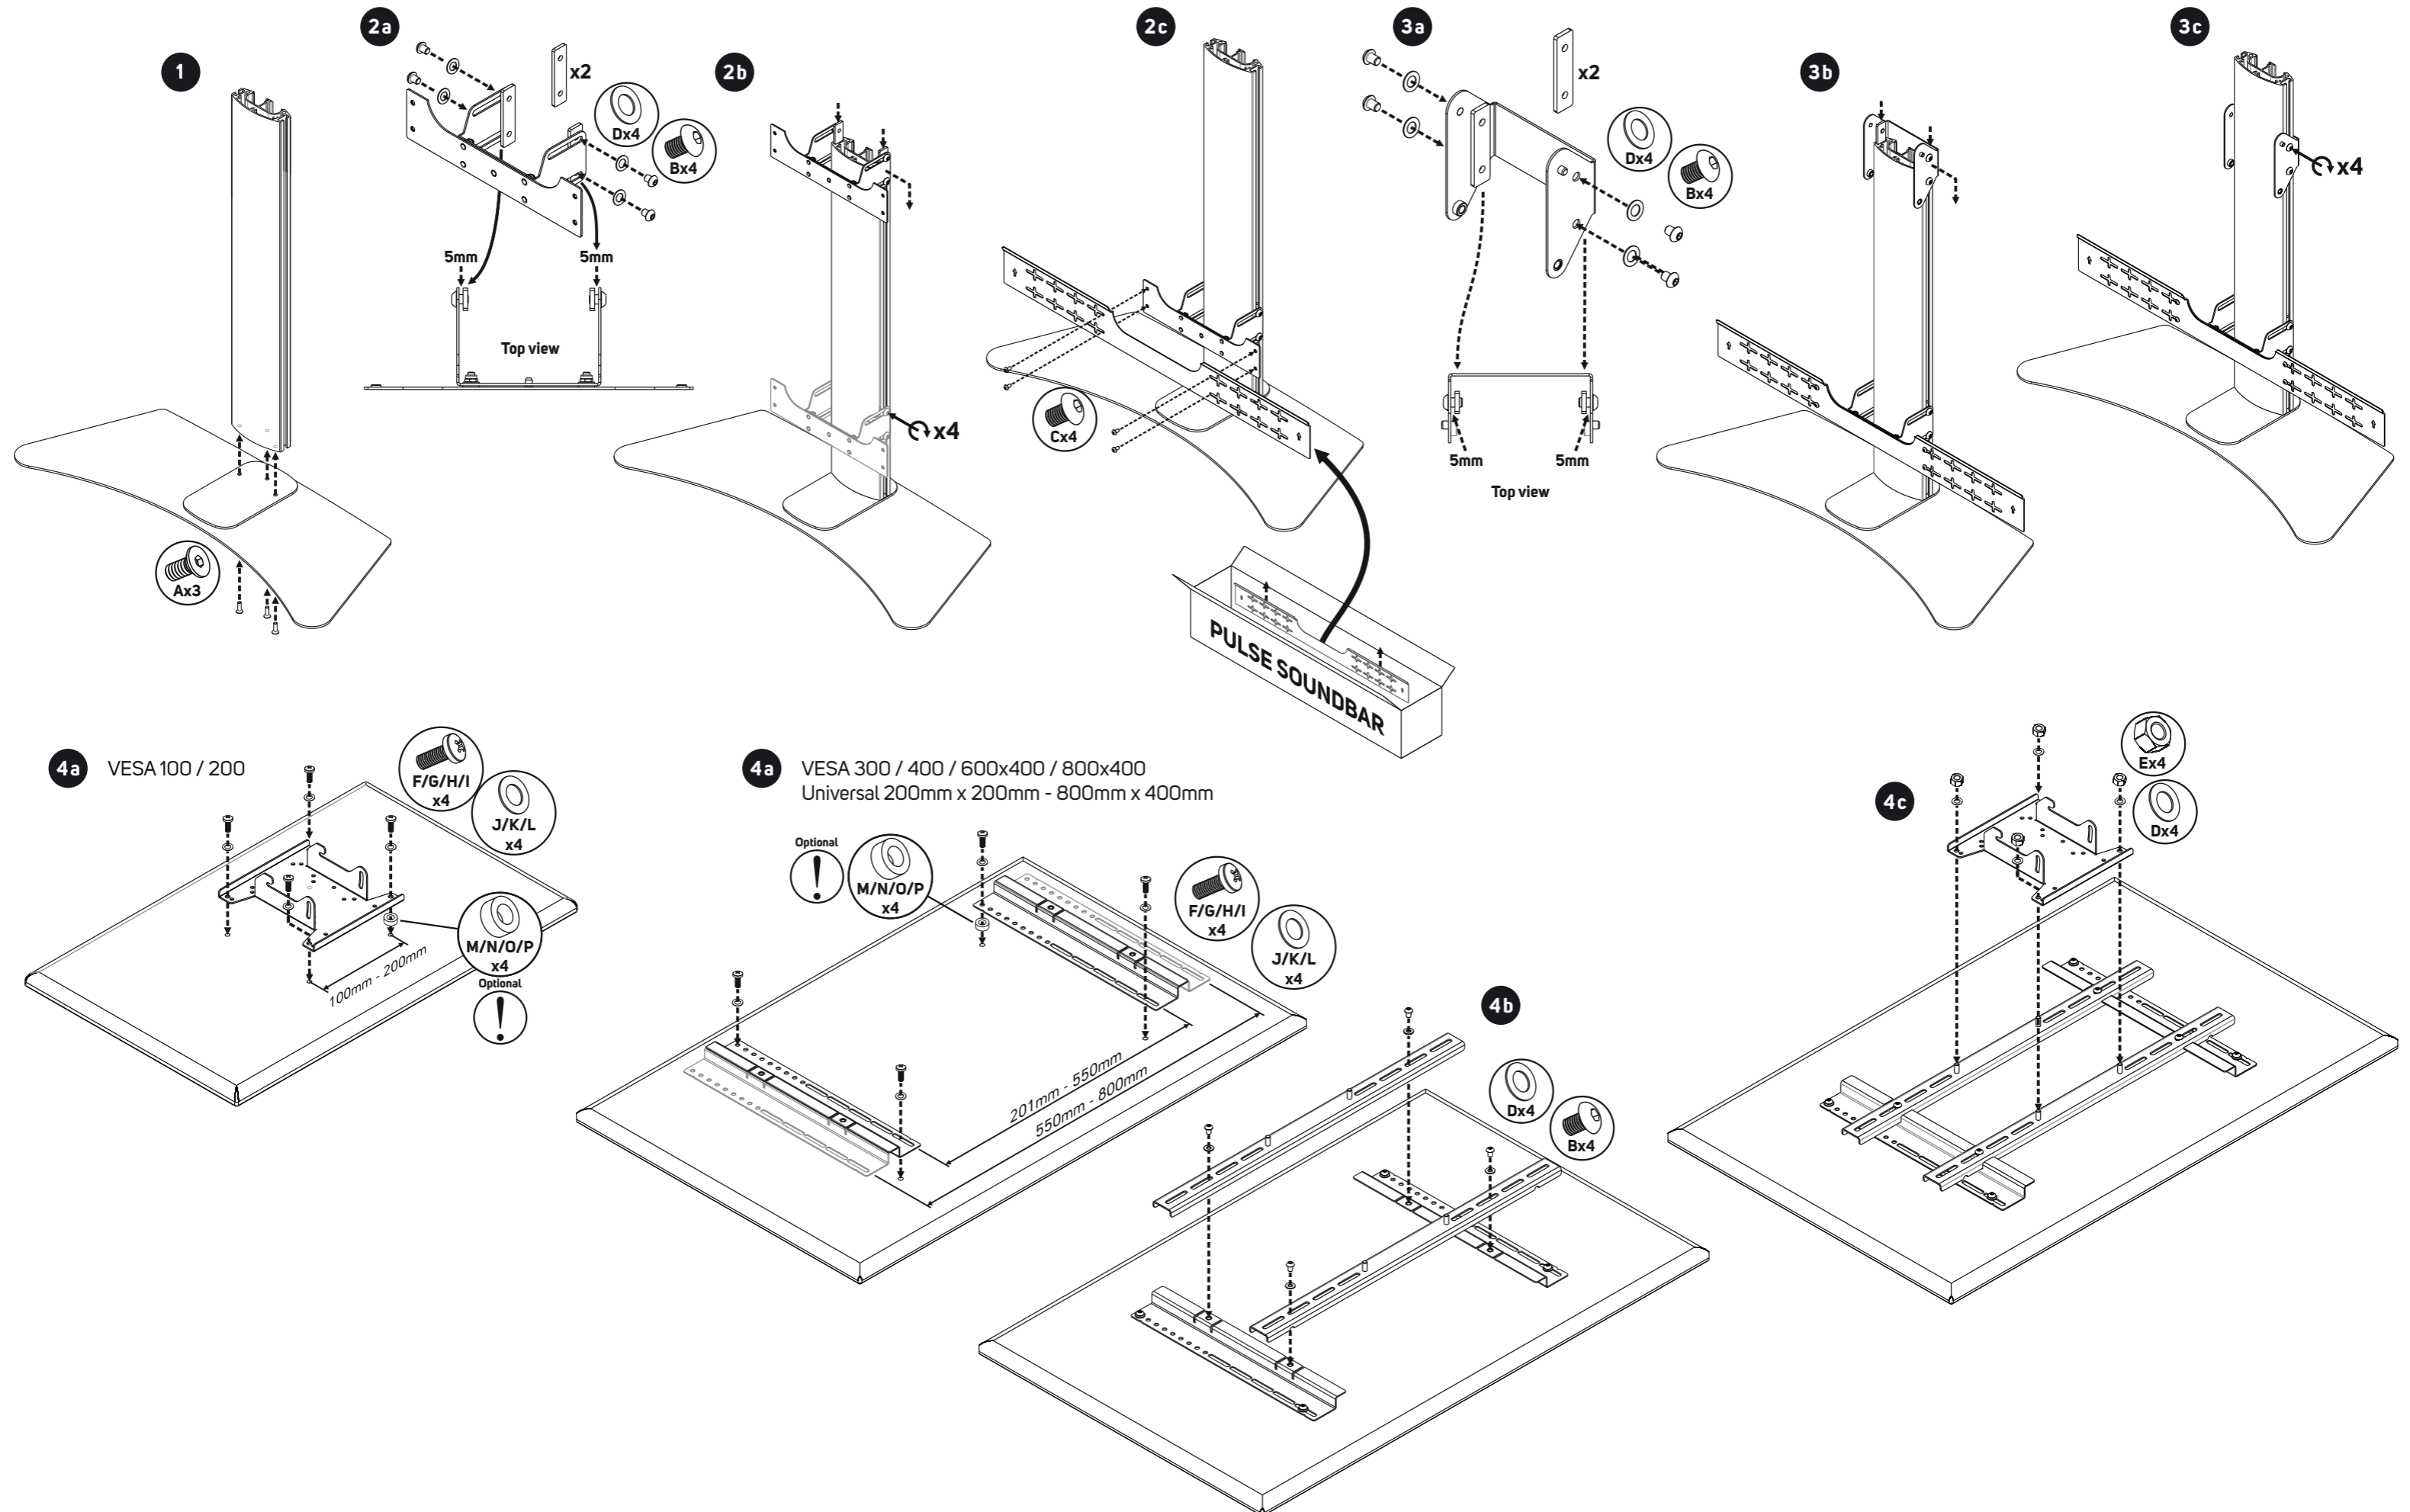

A - M6x25mm X3 **B - M8x12mm X14** **C - M5x10mm X4** **D - M8 washer X18** **E - M8 nut X4**

Assembly Kit

F - M4x20mm X4 **H - M6x20mm X4** **J - M5 washer X4** **K - M6 washer X4** **M - M4x5mm X4** **O - M6x6mm X4**
G - M5x20mm X4 **I - M8x20mm X4** **L - M8 washer X4** **N - M5x5mm X4** **P - M8x6mm X4**

TV Fixing Kit

Also required: Pozi screwdriver

5a

5b

6a

6a

6b

7a