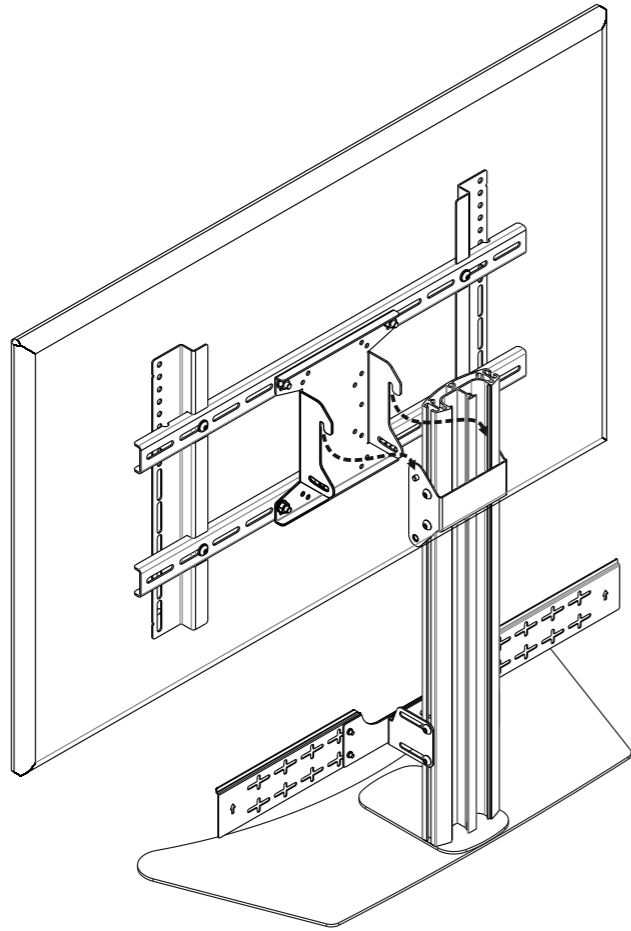

A - M6x25mm X3 **B - M8x12mm X14** **C - M5x10mm X4** **D - M8 washer X18** **E - M8 nut X4**

Assembly Kit

F - M4x20mm X4 **H - M6x20mm X4** **J - M5 washer X4** **K - M6 washer X4** **M - M4x5mm X4** **O - M6x6mm X4**
G - M5x20mm X4 **I - M8x20mm X4** **L - M8 washer X4** **N - M5x5mm X4** **P - M8x6mm X4**

TV Fixing Kit

Also required: Pozi screwdriver

5a

5b

6a

6a

6b

7a