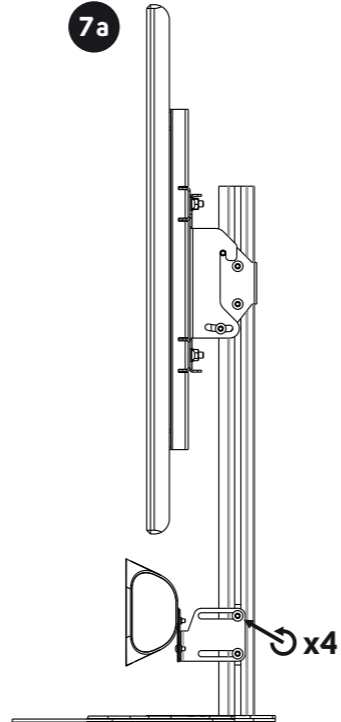

A - M6x25mm X3 **B - M8x12mm X14** **C - M5x10mm X4** **D - M8 washer X18** **E - M8 nut X4**

Assembly Kit

F - M4x20mm X4 **H - M6x20mm X4** **J - M5 washer X4** **K - M6 washer X4** **M - M4x5mm X4** **O - M6x6mm X4**
G - M5x20mm X4 **I - M8x20mm X4** **L - M8 washer X4** **N - M5x5mm X4** **P - M8x6mm X4**

TV Fixing Kit

Also required: Pozi screwdriver

5a

5b

6a

6a

6b

7a