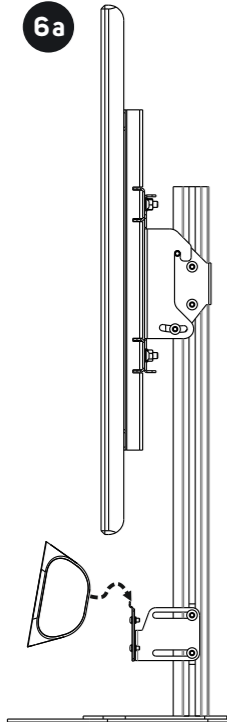

A - M6x25mm X3 **B - M8x12mm X14** **C - M5x10mm X4** **D - M8 washer X18** **E - M8 nut X4**

Assembly Kit

F - M4x20mm X4 **H - M6x20mm X4** **J - M5 washer X4** **K - M6 washer X4** **M - M4x5mm X4** **O - M6x6mm X4**
G - M5x20mm X4 **I - M8x20mm X4** **L - M8 washer X4** **N - M5x5mm X4** **P - M8x6mm X4**

TV Fixing Kit

Also required: Pozi screwdriver

5a

5b

6a

6a

6b

7a