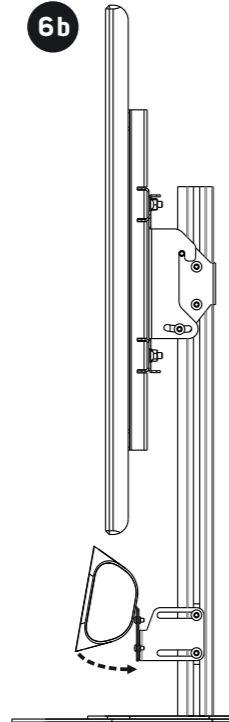

A - M6x25mm X3 **B - M8x12mm X14** **C - M5x10mm X4** **D - M8 washer X18** **E - M8 nut X4**

Assembly Kit

F - M4x20mm X4 **H - M6x20mm X4** **J - M5 washer X4** **K - M6 washer X4** **M - M4x5mm X4** **O - M6x6mm X4**
G - M5x20mm X4 **I - M8x20mm X4** **L - M8 washer X4** **N - M5x5mm X4** **P - M8x6mm X4**

TV Fixing Kit

Also required: Pozi screwdriver

5a

5b

6a

6a

6b

7a