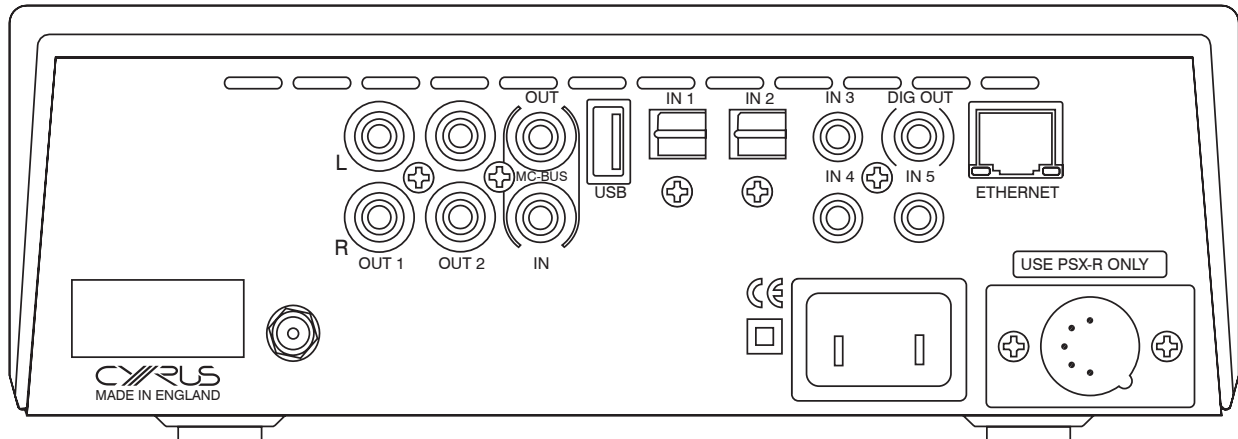

All Cyrus components are manufactured in an advanced die-cast aluminium chassis and this hand finished casework is an integral part of the products' sound. It's not just about good looks; the chassis composition is specifically designed to create an electronically shielded and mechanically vibration-free environment for the sensitive audio circuits which are hung inside the inverted chassis, avoiding unwanted electric currents and secondary magnetic fields so the sound you hear is the very best that it can be.