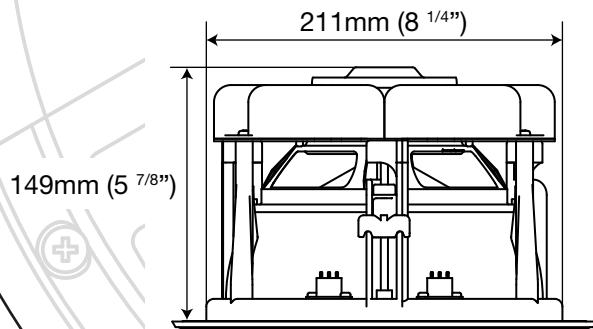

## CUSTOM INSTALLATION SERIES

Tri-Grip x 3  
= 5Kgf/cm; 4.34 lbf/inch; 0.5 NM

CT265-IDC, CT265-FX

CT165, CT165-T2, CT265