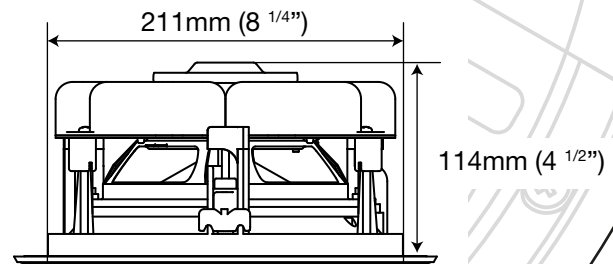

## CUSTOM INSTALLATION SERIES

Tri-Grip x 3  
= 5Kgf/cm; 4.34 lbf/inch; 0.5 NM

CT265-IDC, CT265-FX

CT165, CT165-T2, CT265