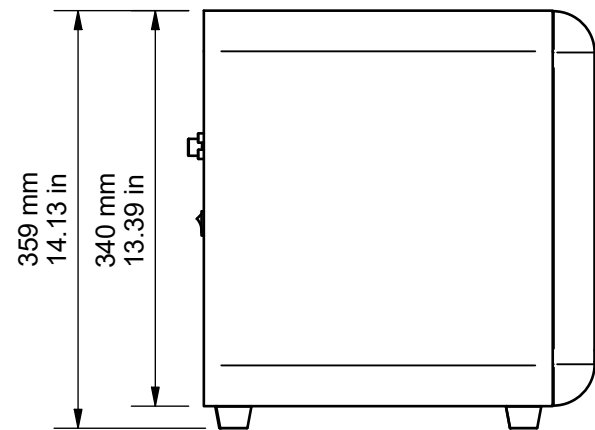

SIDE (LEFT)

FRONT

SIDE (RIGHT)

REAR

FRONT (NO GRILLE)

DRAWING FOR REFERENCE ONLY

MASS SUBWOOFER

RANGE: MASS 2G