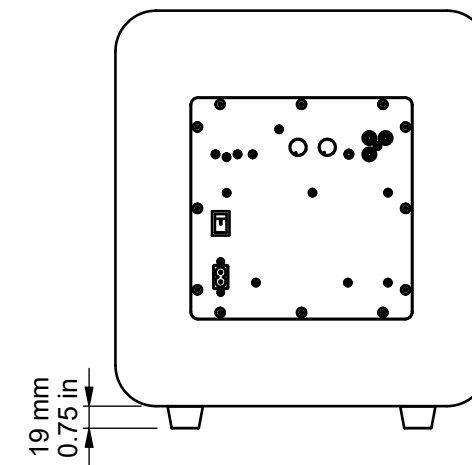

SIDE (LEFT)

FRONT

SIDE (RIGHT)

REAR

FRONT (NO GRILLE)

DRAWING FOR REFERENCE ONLY

MASS SUBWOOFER

RANGE: MASS 2G