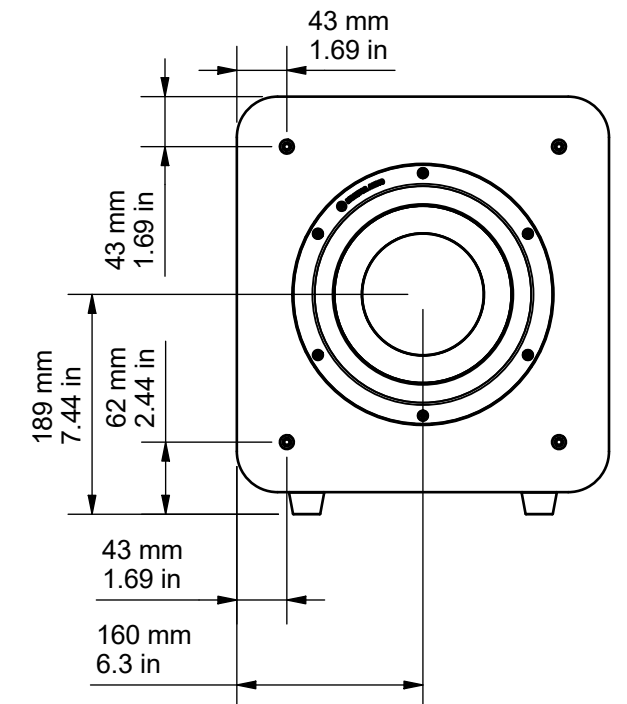

SIDE (LEFT)

FRONT

SIDE (RIGHT)

REAR

FRONT (NO GRILLE)

DRAWING FOR REFERENCE ONLY

MASS SUBWOOFER

RANGE: MASS 2G