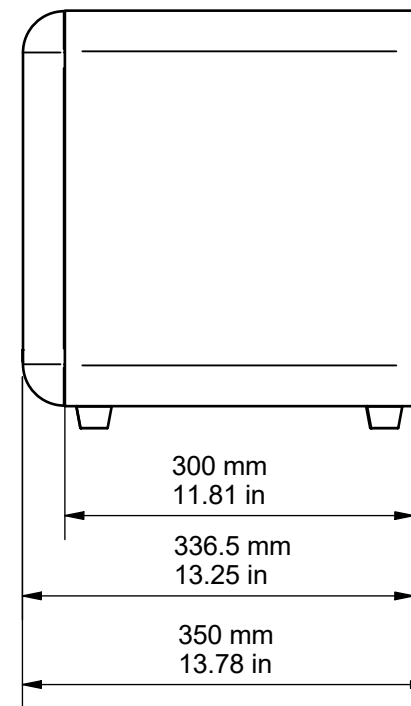

SIDE (LEFT)

FRONT

SIDE (RIGHT)

REAR

FRONT (NO GRILLE)

DRAWING FOR REFERENCE ONLY

MASS SUBWOOFER

RANGE: MASS 2G