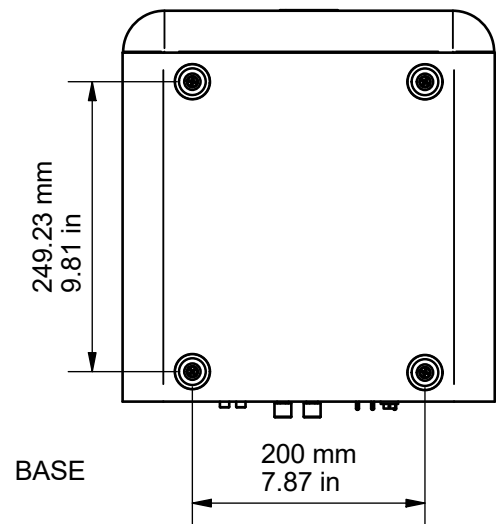

SIDE (LEFT)

FRONT

SIDE (RIGHT)

REAR

FRONT (NO GRILLE)

DRAWING FOR REFERENCE ONLY

MASS SUBWOOFER

RANGE: MASS 2G