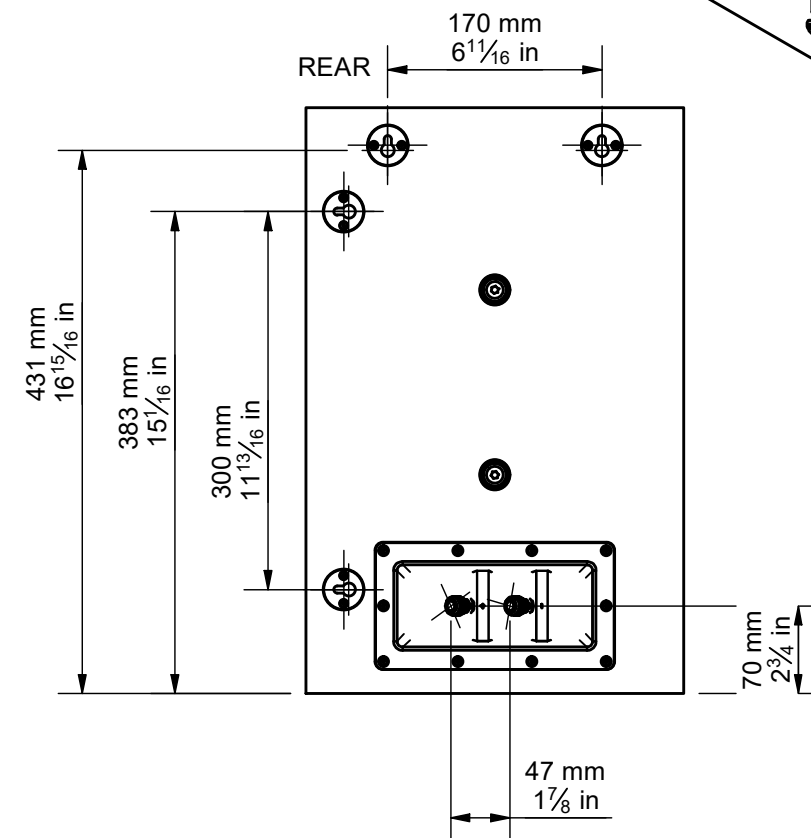

DUAL LOCATION  
FOR MAGNETIC  
BADGE

DRAWING FOR REFERENCE ONLY

GOLD ONWALL 6G

RANGE: GOLD SERIES 6G

© COPYRIGHT MONITOR AUDIO

29/05/2024