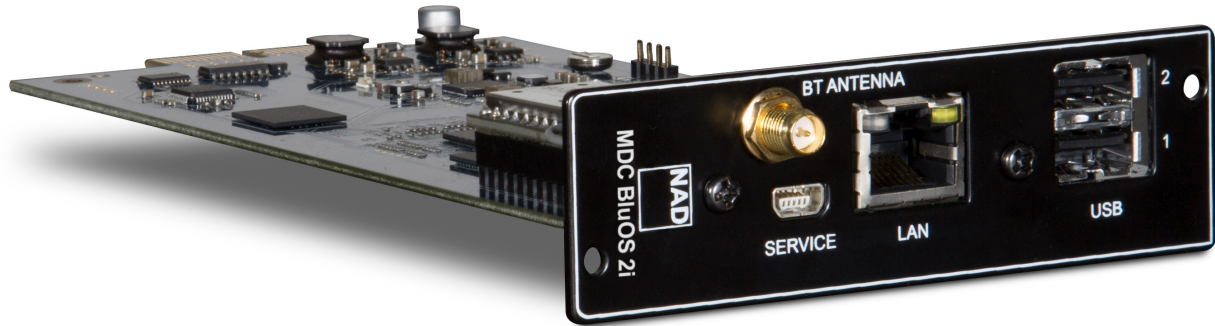

# MDC BluOS 2i Module

BluOS™      Bluetooth®  MDC Modular Design Construction

Easily integrate Hi-Res Audio, network streaming, and music control. Featuring BluOS, the music management software developed by NAD's sister brand, Bluesound, the BluOS 2i module is a complete digital music solution at an amazingly affordable price. Thanks to the forward-looking innovation of Modular Design Construction, you can now add BluOS network and internet music streaming with advanced music management to your NAD C 390DD, NAD Masters M12 and M32 or the NAD Classic models C 368 and C 388.

The BluOS 2i module has a new more powerful ARM Processor for a quicker, more responsive user experience. As an internal module there are no external wires or power supplies required and integration with the firmware is hand-in-glove. Both Ethernet and Wi-Fi operate in asynchronous mode for lowest jitter performance and allow connection to music stored anywhere on the local network or streamed directly from the Internet using popular music services like Spotify Connect, Tidal, and TuneIn. You can also play music from a USB drive or hard drive via the USB A port. Bluetooth® with aptX is also natively integrated so you can wirelessly connect to any smartphone, tablet, or Bluetooth-enabled device within range and stream your favourite music apps or libraries in high-fidelity.

With AirPlay 2\*, you can connect multiple AirPlay-enabled devices around the house and have them communicate with each other through AirPlay. Listen to your music in perfect sync as you walk room-to-room, or play different songs in different rooms, and control everything on your Apple device. You can even say the song you want to listen to and where and let Siri take control of your music experience.