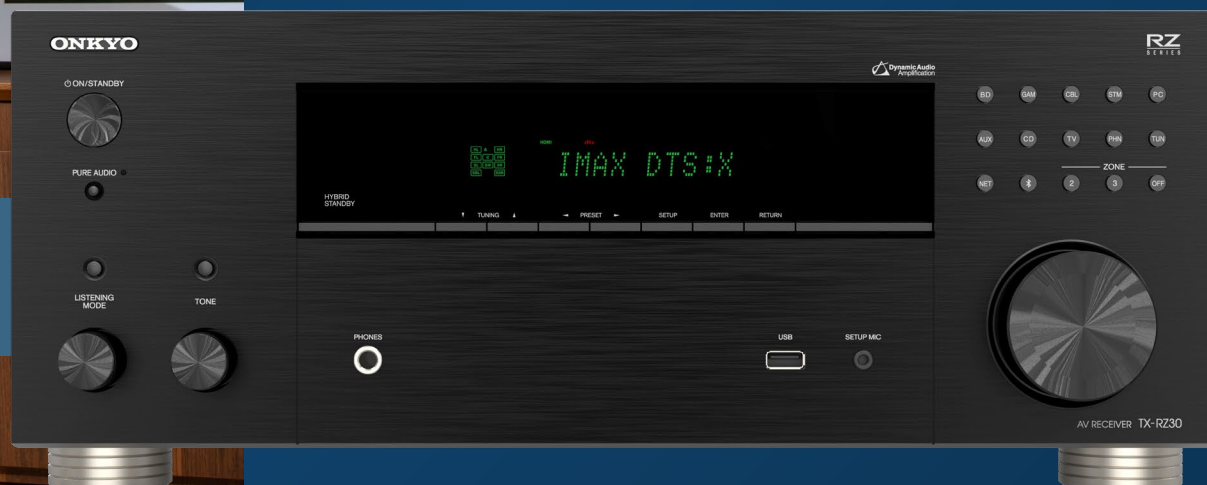

TX-RZ30

ONKYO®

THE HEARTBEAT OF ENTERTAINMENT

For nearly 80 years, Onkyo has been providing audiophiles with sounds that no other company can match. Thanks to unique analogue circuitry and high-end amplifier technology, the 9.2-channel Onkyo TX-RZ30 delivers your favorite content with out-of-this-world sound – with soaring highs and extended deep bass down to 5 Hz. Fan favorite features like Dirac Live, optional Dirac Live bass control for two independent subwoofer outputs, Dolby Atmos, Works with Sonos, and IMAX Enhanced come standard with the Onkyo RZ Series AVRs to make it the heartbeat of your entertainment system.

TX-RZ30

PREMIUM AUDIO VIDEO RECEIVER

RZ SERIES

TX-RZ30

PREMIUM AUDIO VIDEO RECEIVER

POWER AND AMPLIFICATION	9*170 W (6ohms, 1 kHz, 1% THD, 1-ch driven, IEC)
	9 channels amplifier
	Class AB Amplifier
	5Hz-100kHz (+1/-3dB)
HDMI AND VIDEO INPUTS	6 In / 2 Out (eARC)
	8K/4K Ultra HD
	Dolby Vision, HDR10+, HDCP2.3, HDMI2.1a VRR, QFT, ALLM, SBTM
	1 component, 2 composites
AUDIO IN/OUT	6 RCA, 1 RCA Phono
	1 Opt, 1 Coax
	9.2 ch preouts (2 Independent subwoofer outputs)
	Zone 2 Stereo RCA
SURROUND MODES	Dolby Atmos, Dolby Surround
	DTS:X, Neural:X
	IMAX Enhanced
STREAMING	Roon Tested
	Chromecast built-in
	AirPlay 2
	Spotify

STREAMING CONTINUED	Amazon Music HD
	Tidal
	Deezer
	Tuneln
KEY FEATURES	Wi-Fi/Bluetooth®
	Dirac Live® Room Correction Full Bandwidth License Included
	Optional Dirac Live® Bass Control
	Works with Sonos - w/Volume Pass-Through
	THX® Certified for Theater Reference Sound
GENERAL INFORMATION	Klipsch Optimized Mode
	Product Dimension (WxHxD)
	435 x 177.5 x 382.5 mm / 17.1 x 7 x 15.1 inch
	Packaging Dimension (WxHxD)
	540 x 270 x 467 mm / 21.3 x 10.6 x 18.4 inch
POWER CONSUMPTION	Net Weight of product
	11,5 kg / 25,4 lbs
POWER CONSUMPTION	Gross Weight of product
	14.5 kg / 32 lbs
POWER CONSUMPTION	760W
	50W Idle <2W Network standby
SKU	TX-RZ30BMMM
EAN CODE	4573211155716