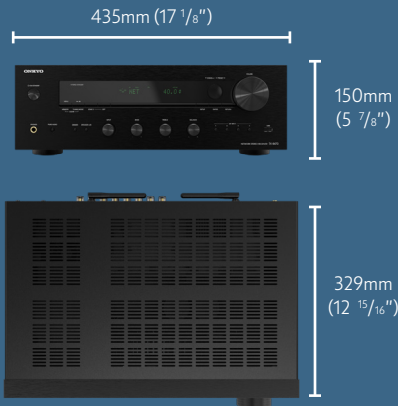

TX-8470

NETWORK STEREO PREMIUM AMPLIFIER

TX-8470 NETWORK STEREO PREMIUM AMPLIFIER

AUDIOPHILE CONCEPTION

High current G class amplifying stage, working closely with a 768Khz/32 bits Asahi Kasei DAC, constantly deliver high resolution signals, crystal clear trebles, pure voices, and dynamic low-end frequencies.

POWER AND AMPLIFICATION	2 * 120 Watts / 8 ohms / 1% THD / 2ch driven 2 * 140 Watts / 4 ohms / 1% THD / 2ch driven Class G Amplifier
HDMI AND VIDEO INPUTS	4 In / 1 Out (ARC) 8K/4K Ultra HD
AUDIO IN/OUT	4 HDMI, 3 RCA, 2 Opt, 1 Coax, 1 MM/MC selectable 2 USB inputs 1 + Zone 2 Preout 1 Subwoofer out