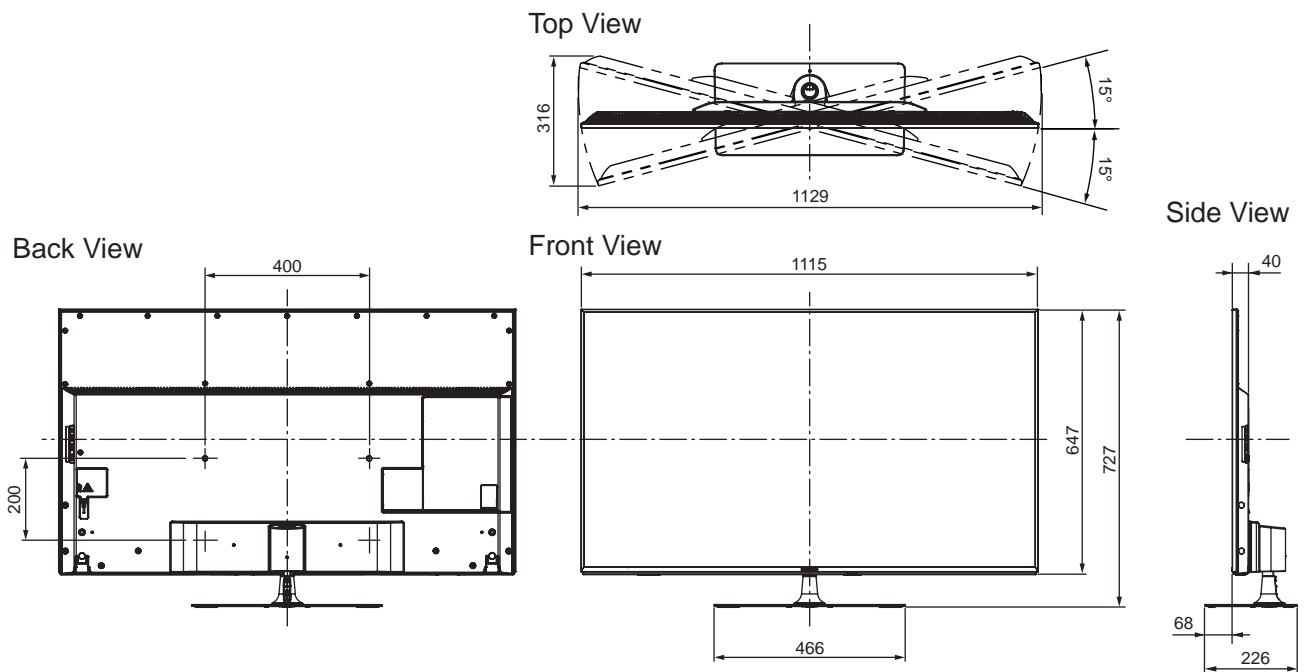

SPECIFICATIONS

Dimensions (W x H x D)	1 115 mm x 727 mm x 226 mm (With Pedestal) 1 115 mm x 647 mm x 40 mm (TV only)
Mass	23.0 kg (With Pedestal) 16.0 kg (TV only)

DIMENSIONS

JACKS

Note:
To make sure that the LED TV fits the cabinet properly when a high degree of precision is required, we recommend that you use the LED TV itself to make the necessary cabinet measurements. Panasonic cannot be responsible for inaccuracies in cabinet design or manufacture.

Specifications are subject to change without notice.
Non-metric weights and measurements are approximate.