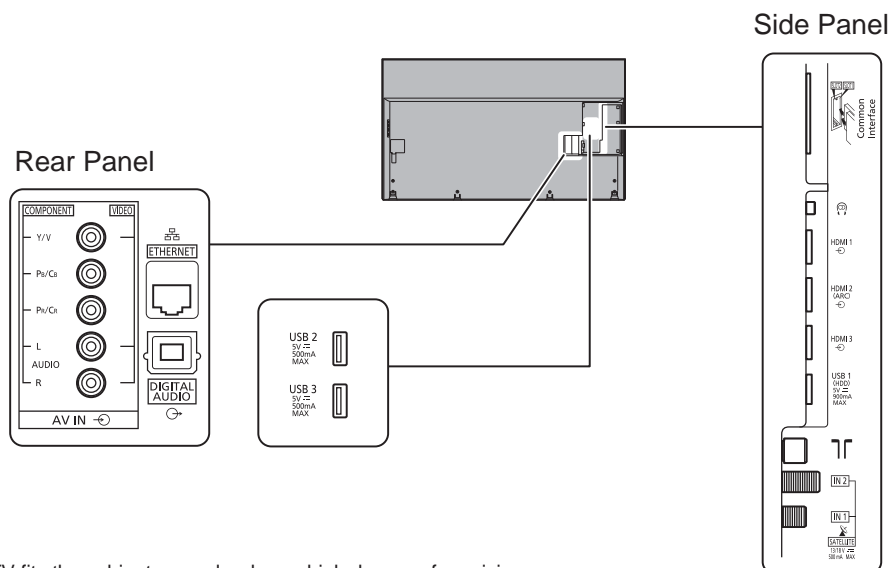

SPECIFICATIONS

Dimensions (W x H x D)	1 115 mm x 727 mm x 226 mm (With Pedestal) 1 115 mm x 647 mm x 40 mm (TV only)
Mass	23.0 kg (With Pedestal) 16.0 kg (TV only)

DIMENSIONS

JACKS

Note:
To make sure that the LED TV fits the cabinet properly when a high degree of precision is required, we recommend that you use the LED TV itself to make the necessary cabinet measurements. Panasonic cannot be responsible for inaccuracies in cabinet design or manufacture.