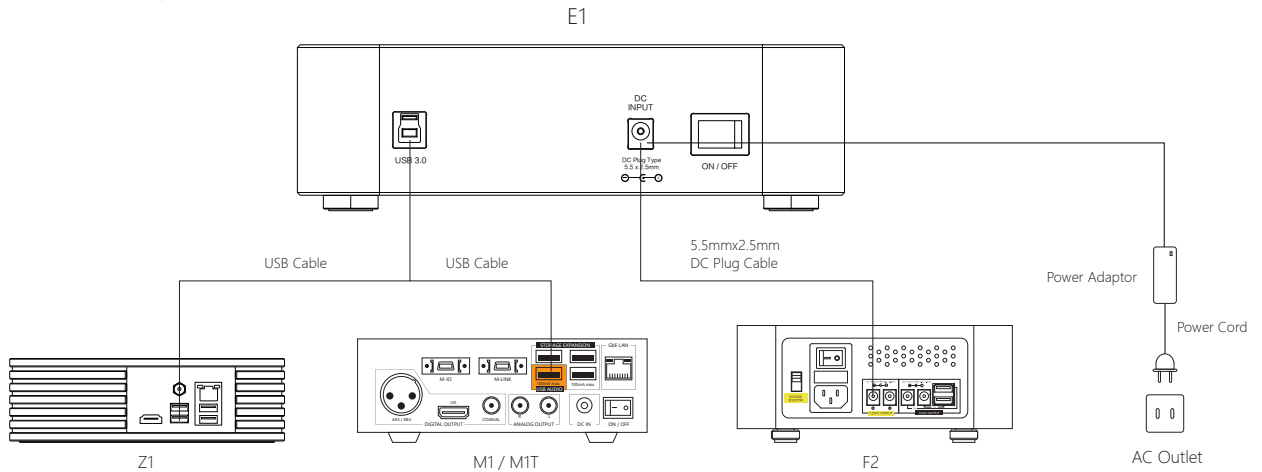

### Package Contents

- E1 x1
- Power Cord x1
- Power Adaptor x1
- USB Cable x1 ( one end is USB3.0 Type-B, another is USB3.0 Type-A )
- User Manual x1
- Warranty Card x1

# Connection Diagram

### ② DC Input

DC 12V power input ( can connect to 12VDC power adaptor, Silent Angel F2 or other 12VDC linear power supply )