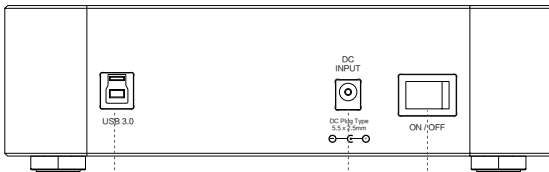

Rear Panel

② DC Input

DC 12V power input (can connect to 12VDC power adaptor, Silent Angel F2 or other 12VDC linear power supply)

③ Power Switch

Control power on/off

④ USB Port

USB3.0 Type-B female connector (can connect to Silent Angel Z1, music server, Silent Angel M1/M1T or music streamer)

Silent Angel

© 2021 Thunder Data Co. Ltd. All rights reserved.

support@thunder-data.com

<http://www.silent-angel-audio.com/>