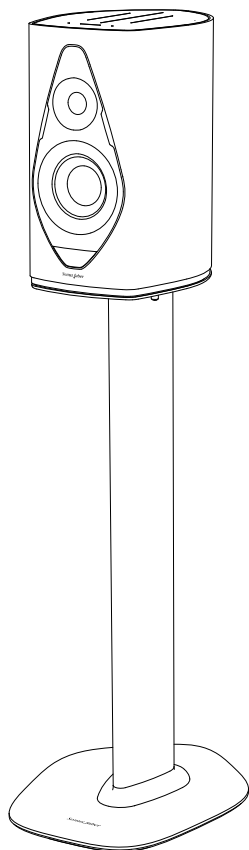

Sonus faber

ARTISAN OF SOUND

WIRELESS STEREO SPEAKER

DUETTO

DIMENSIONS (HxWxD)

342x210x272 mm
13,4x8,3x10,7 in

WEIGHT

6,8 kg ea
15,0 lb ea

DIMENSIONS (HxWxD) STAND INCLUDED

1082x298x371 mm
42,6x11,7x14,6 in

STAND WEIGHT

7,8 kg ea
17,2 lb ea